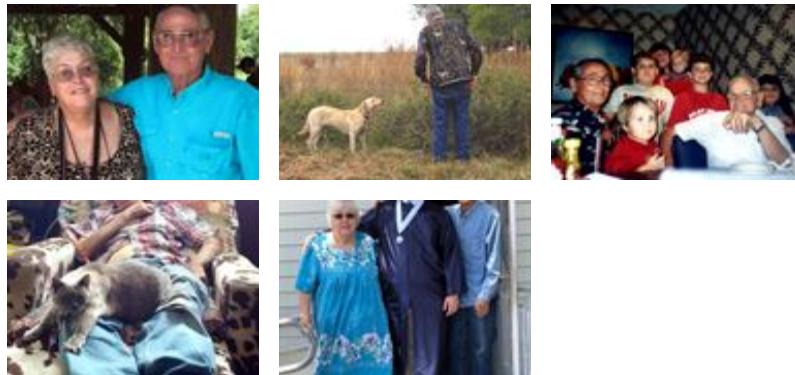

February 21, 2019 at 02:37 PM

“ *Simply Elegant Spathiphyllum* was purchased for the family of Mr. John Allen Killebrew.

February 21, 2019 at 11:47 AM

“ 46 files added to the album *Life Tributes*

Hopewell Funeral Home - February 21, 2019 at 10:48 AM